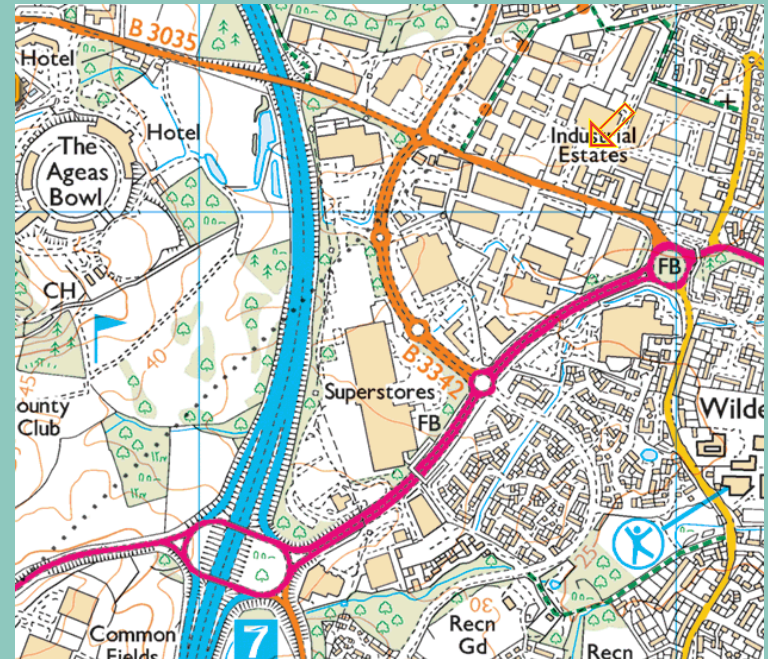

Jan 2021

Parking and Access

DIRECTIONS FROM JUNCTION 7 OF M27

Take exit to Botley, Superstores & Ind. Estate A334.

Stay in middle lane. At the roundabout take 1st exit left onto Tollbar Way B3342.

Next 2 roundabouts take 2nd exit (straight across).

At next roundabout (KFC/Pizza Hut to your right), take 4th exit (right) onto B3035 Botley Road. Take third left into Hamilton Way. At the end of the road Foundation House is ahead of you – red rectangle on the map - with parking entrance to the left.

Three visitors spaces are on the left as you enter the car park marked with a 'V'.

Please reverse park. If spaces are full please use other free spaces or contact your meeting organiser for more information.